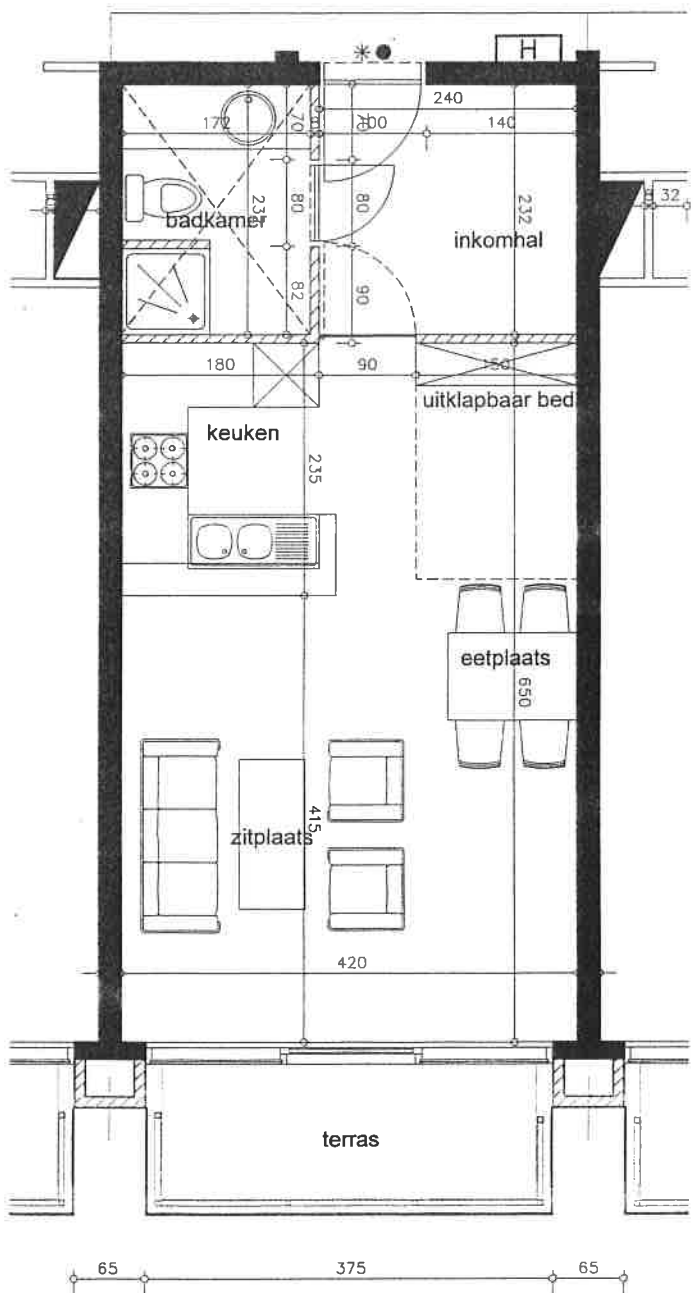

architect
BUREAU GODDEERIS MAV
Pottelberg 126, 8510 Marke

- | | | |
|---------|---------|---------|
| C.01-02 | D.01-01 | E.01-02 |
| C.02-02 | D.02-02 | E.02-02 |
| C.03-02 | D.03-02 | E.03-02 |
| C.04-02 | D.04-02 | E.04-02 |